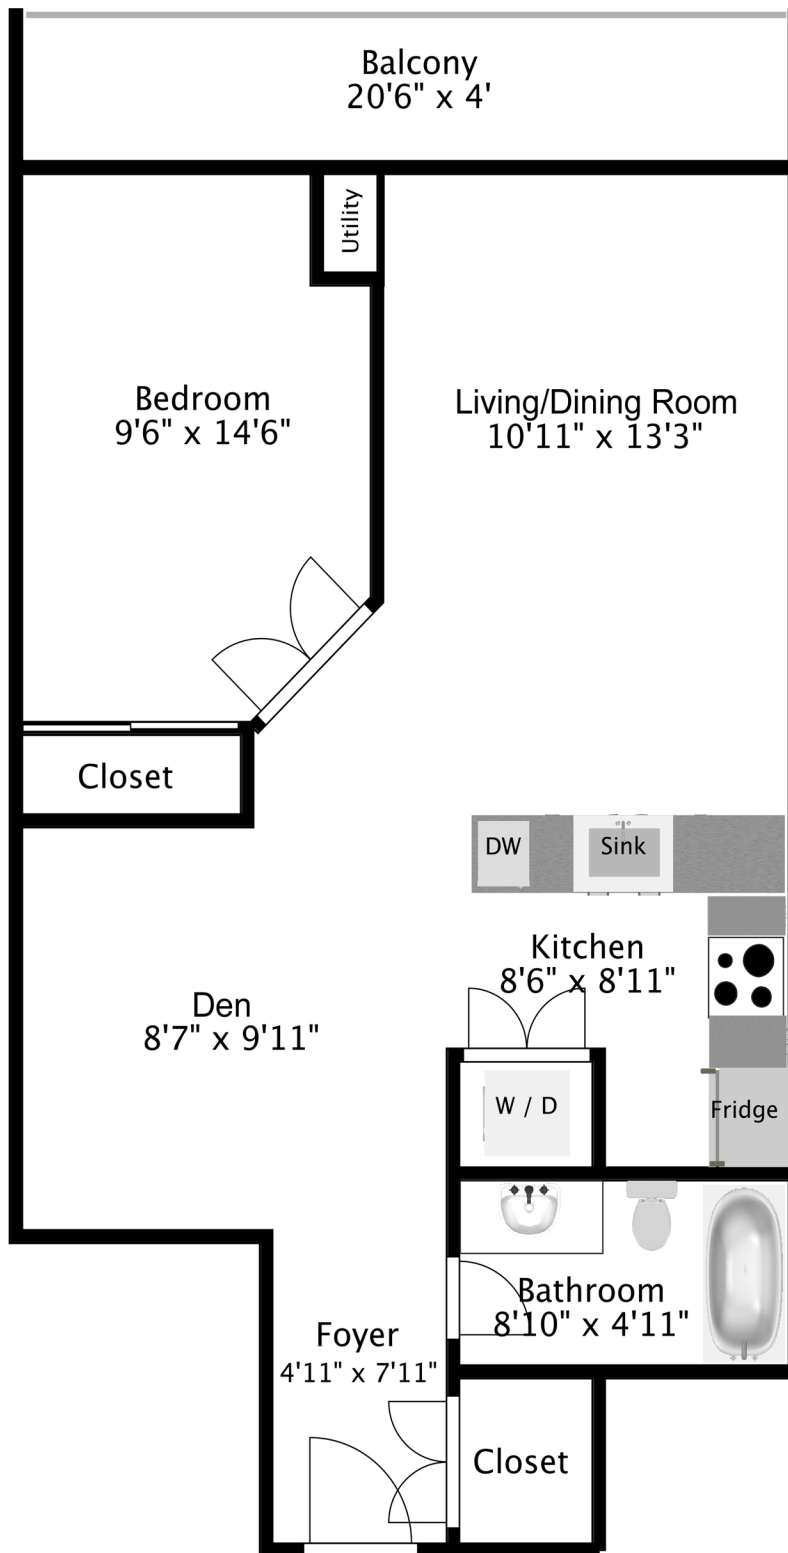

185 Legion Road North #2201

Approx. 740 sqft

**ANDREW
IPEKIAN**
REAL ESTATE GROUP